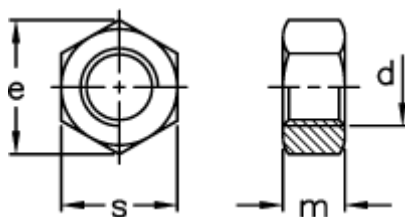

Article number: 2310301055

Description: E+G Nut  
NT-M24

## Measures

---

d = M24

e = 39.55

m = 19.0

s = 36